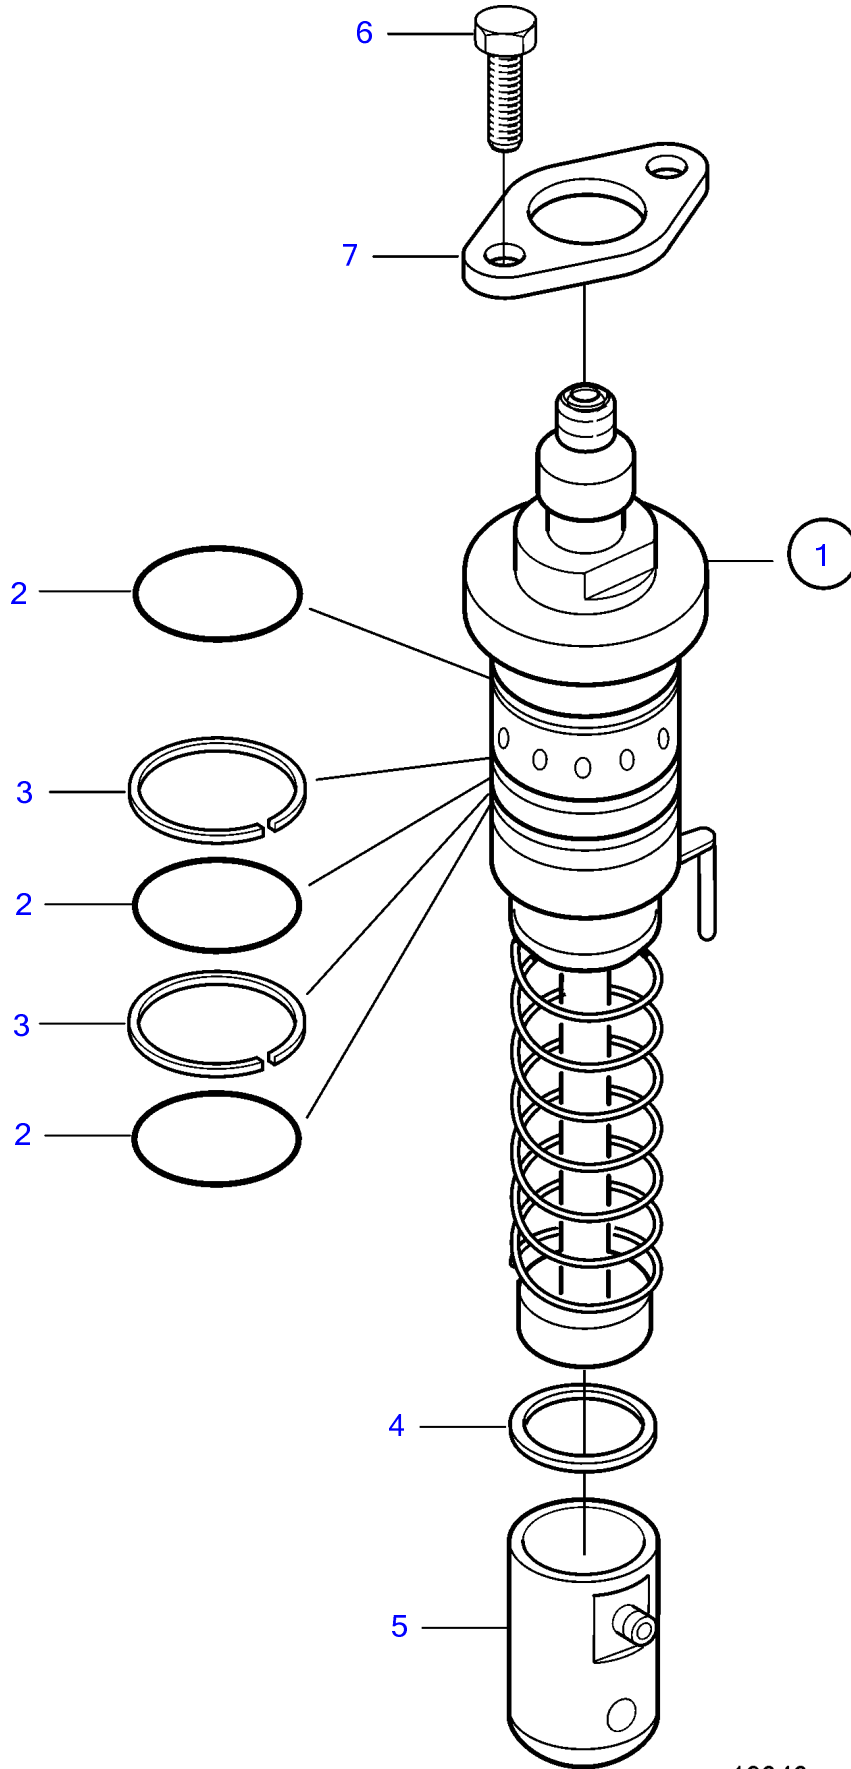

D5A-A T, D5A-A TA, D5A-B TA

D5A-A T, D5A-A TA, D5A-B TA

REF	PART NO.	QTY	DESCRIPTION	NOTES
1	20500360	4	Injection pump	
	3803967	4	Injection pump, exch	
	3803967	4	Injection pump	
2	20405907	12	• Sealing ring	
3	20405543	8	• Shim	
4	20881345	X	Shim	TH=1,0mm
	20881359	X	Shim	TH=1,1mm
	20881364	X	Shim	TH=1,2mm
	20881368	X	Shim	TH=1,3mm
	20881372	X	Shim	TH=1,4mm
	20881376	X	Shim	TH=1,5mm
	20881379	X	Shim	TH=1,6mm
	20881381	X	Shim	TH=1,7mm
	20881386	X	Shim	TH=1,8mm
	20881388	X	Shim	TH=1,9mm
	20881390	X	Shim	TH=2,0mm
	20881393	X	Shim	TH=2,1mm
	20881395	X	Shim	TH=2,2mm
	20881396	X	Shim	TH=2,3mm
	20881400	X	Shim	TH=2,4mm
	20881405	X	Shim	TH=2,5mm
	20881406	X	Shim	TH=2,6mm
	20881408	X	Shim	TH=2,7mm
	20881411	X	Shim	TH=2,8mm
	20881413	X	Shim	TH=2,9mm
	20881415	X	Shim	TH=3,0mm
	20881419	X	Shim	TH=3,1mm
	20881420	X	Shim	TH=3,2mm
	20881424	X	Shim	TH=3,3mm
	20881435	X	Shim	TH=3,4mm
	20881441	X	Shim	TH=3,5mm
	20881451	X	Shim	TH=3,6mm
	20881454	X	Shim	TH=3,7mm
5	11700392	4	Tappet	
6	20460071	8	Screw	
7	20405565	4	Flange	